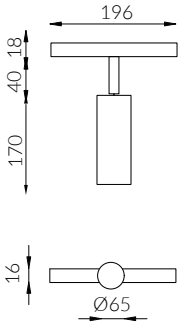

ORBIT 48V

Φ65 Adjustable 48V Track Light

IP Rating:	IP20
Optics:	12°/20°/36°/50°
UGR:	< 10
CRI:	98Ra
Lifetime:	> 50,000 hrs (L70 B10)
CCT:	2700K/3000K/3500K/4000K/5000K/ 2000K-3000K/1800K-4000K/2700K-6000K
Typical Source	
Efficacy (lm/W):	110
Control:	On/off, 0/1-10V, Dali, Zigbee, Casambi
Binning	2 Step MacAdams
Input:	48 VDC
Output:	DC 36V 700mA 30W
Ambient temp:	-20 C to 45 C
Class:	III
Optional accessories:	Honeycomb louvre, Solite Lense, Spread Lense, Colour Filter

30W Ra98 3000K 20°

h(m)	E(lx)	D(m)
1.0	7321	0.36
2.0	1830	0.71
3.0	813	1.10
4.0	450	1.40
5.0	293	1.80
6.0	203	2.10

30W Ra98 3000K 36°

h(m)	E(lx)	D(m)
1.0	2993	0.83
2.0	748	1.30
3.0	333	0.90
4.0	187	2.50
5.0	120	3.20
6.0	83	3.80