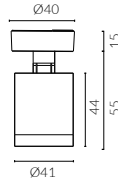

BELLA

Φ41 Surface Zoomable 20°-50° Spotlight

Adjustable Optic

Surface Minimal

White Painted

Black Painted

Antique Bronze

Brushed Grey

Surface Standard

IP Rating:	IP20
Optics:	Zoomable 20°-50°
UGR:	<17
CRI:	92Ra
Lifetime:	>50,000 hrs (L70 B10)
CCT:	3000K/3500K/2700-6000K
Typical Source Efficacy (lm/W):	96
Control:	On/off, Mains Dim, 0/1-10V, Dali, Zigbee, Casambi
Binning	2 Step MacAdams
Input:	AC220-240V 50/60Hz
Output:	DC 12V 350mA 6W
Ambient temp:	-20 C to 45 C
Class:	II
Material:	Fine aluminium 6063A

6W Ra92 3000K 20°

h(m)	E lx	D(m)
0.5	2355	0.20
1.0	589	0.40
1.5	262	0.59
2.0	147	0.79
2.5	94	0.99
3.0	65	1.19

6W Ra92 3000K 30°

h(m)	E lx	D(m)
0.5	1378	0.29
1.0	344	0.58
1.5	153	0.88
2.0	86	1.17
2.5	55	1.46
3.0	38	1.75

6W Ra92 3000K 50°

h(m)	E lx	D(m)
0.5	616	0.47
1.0	154	0.95
1.5	68	1.42
2.0	38	1.90
2.5	25	2.37
3.0	17	2.85

W system	lm system	optics	code
6W	292-296	20°- 50°	STM4106W-30N2050-B

W system	lm system	optics	code
6W	292-296	20°- 50°	STS4106W-30N2050-B