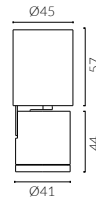

BELLA

Φ41 Surface Zoomable 20°-50° Spotlight

Adjustable Optic

Surface Minimal

White Painted

Black Painted

Antique Bronze

Brushed Grey

Surface Standard

IP Rating:	IP20
Optics:	Zoomable 20°-50°
UGR:	<17
CRI:	92Ra
Lifetime:	>50,000 hrs (L70 B10)
CCT:	3000K/3500K/2700-6000K
Typical Source Efficacy (lm/W):	96
Control:	On/off, Mains Dim, 0/1-10V, Dali, Zigbee, Casambi
Binning	2 Step MacAdams
Input:	AC220-240V 50/60Hz
Output:	DC 12V 350mA 6W
Ambient temp:	-20 C to 45 C
Class:	II
Material:	Fine aluminium 6063A

6W Ra92 3000K 20°

h(m)	E lx	D(m)
0.5	2355	0.20
1.0	589	0.40
1.5	262	0.59
2.0	147	0.79
2.5	94	0.99
3.0	65	1.19

6W Ra92 3000K 30°

h(m)	E lx	D(m)
0.5	1378	0.29
1.0	344	0.58
1.5	153	0.88
2.0	86	1.17
2.5	55	1.46
3.0	38	1.75

6W Ra92 3000K 50°

h(m)	E lx	D(m)
0.5	616	0.47
1.0	154	0.95
1.5	68	1.42
2.0	38	1.90
2.5	25	2.37
3.0	17	2.85

W system	lm system	optics	code
6W	292-296	20°- 50°	STM4106W-30N2050-B

W system	lm system	optics	code
6W	292-296	20°- 50°	STS4106W-30N2050-B