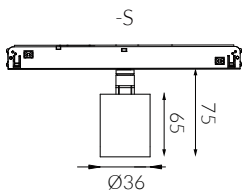

ARTFOCUS 48V

Φ36

Adjustable 48V Track Light

Adjustable Optic

minimal track