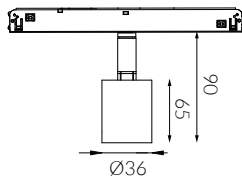

standard track

matt white painted

matt black painted

- **IP Rating:** IP20 and IP44 options
- **Optics:** 15°/28°/36°
- **UGR:** <10
- **CRI:** 98Ra
- **Lifetime:** >50,000 hrs (L70 B10)
- **CCT:** 2700K/3000K/3500K/4000K/5000K/
  2000K-3000K/1800K-4000K/2700K-6000K
- **Typical Source Efficacy (lm/W):** 110
- **Control:** On/off, 0/1-10V, Dali, Zigbee, Casambi
- **Binning:** 2 Step MacAdams
- **Input :** 48 VDC
- **Output :** DC 36V 150mA 6W
- **Ambient temp:** -20 °C to 45 °C
- **Class:** III
- **Material:** structure fine aluminum 6063A