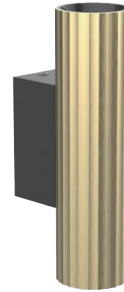

## Φ57 Engine Wall Light

Fixed Optic

optional curve baffle

bespokable Faceted Brass

-  White Painted
-  Antique Bronze
-  Black Painted
-  Solid Brass
-  Brushed Grey
-  Faceted Brass

- IP Rating:** IP20 and IP44 options
- Optics:** 15°/24°/36°
- UGR:** < 10
- CRI:** 98Ra
- Lifetime:** >50,000 hrs (L70 B10)
- CCT:** 2700K/3000K/3500K/4000K/5000K/  
2000K-3000K/1800K-4000K/2700K-6000K

The ACME light engines come in three distinct shapes: straight baffle for maximum brightness, curve baffle for a softer light effect, and semi-recessed baffle for added ceiling decoration. They are available in five different sizes with both trimmed and trimless bezels (cutouts of 50mm, 57mm, 68mm, and 78mm) and offered in seven standard finishes including white 9016, black 9005, polished chrome, black nickel, antique bronze, and solid brass.