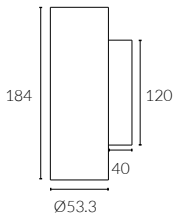

ACME

Φ57 Engine Wall Light

optional curve baffle