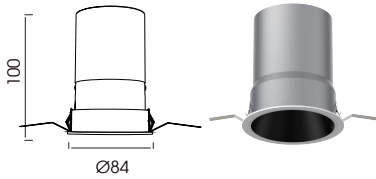

MOOD DOWNLIGHT

Φ75
Fixed Round

baffle

IP Rating: IP20 and IP44 options
Optics: 24°/36°/50°
UGR: <10
CRI: 98Ra
Lifetime: >50,000 hrs (L70 B10)
CCT: 2700K/3000K/3500K/4000K/5000K/
 2000K-3000K/1800K-4000K/2700K-6000K