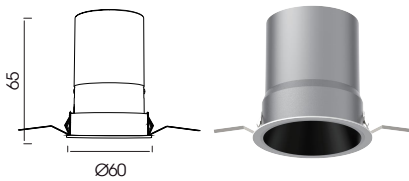

MOOD DOWNLIGHT

Φ55 Fixed Round

cutout :55mm

Fixed Optic

baffle

Black Matt

White Matt

Silver Matt

Grey Specular

Black Specular

Silver Specular

Gold Specular

Bespoke

IP Rating:	IP20 and IP44 options
Optics:	24°/36°/50°
UGR:	< 10
CRI:	98Ra
Lifetime:	>50,000 hrs (L70 B10)
CCT:	2700K/3000K/3500K/4000K/5000K/ 2000K-3000K/1800K-4000K/2700K-6000K