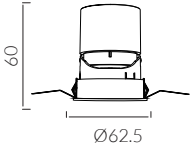

MOOD SHALLOWSHINE

Φ58 Adjustable Round

cutout :58mm

Adjustable Optic

Designed for super eye comfort,
minimum glare

IP Rating:	IP20 and IP44 options
Optics:	10°/24°/36°/50°
UGR:	<10
CRI:	98Ra
Lifetime:	>50,000 hrs (L70 B10)
CCT:	2700K/3000K/3500K/4000K/5000K/ 2000K-3000K/1800K-4000K/2700K-6000K
Typical Source	
Efficacy (lm/W):	110
Control:	On/off, Mains Dim, 0/1-10V, Dali, Zigbee, Casambi
Binning:	2 Step MacAdams
Input:	AC220-240V 50/60Hz
Output:	DC 36V 150mA 6W DC 36V 200mA 8W
Ambient temp:	-20 °C to 45 °C
Class:	II
Optional accessories:	Honeycomb louvre, Solite Lense, Spread Lense, Colour Filter

8W Ra98 3000K 10°

h(m)	E(lx)	D(m)
0.5	7812	0.10
1.0	1953	0.20
1.5	868	0.30
2.0	488	0.40
2.5	312	0.50
3.0	217	0.60

8W Ra98 3000K 24°

h(m)	E(lx)	D(m)
0.5	4392	0.21
1.0	1098	0.43
1.5	488	0.64
2.0	274	0.85
2.5	176	1.06
3.0	122	1.28