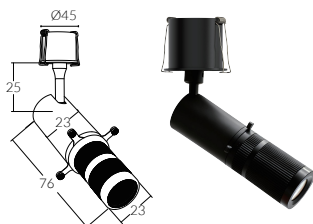

SYSTEM 36

Φ23

Mini-Trim Contour Spotlight

cutout :40mm

Adjustable Optic

 Black Painted

IP Rating:	IP20
Optics:	Framing
UGR:	< 10
CRI:	92Ra
Lifetime:	>50,000 hrs (L70 B10)
CCT:	2700K/3000K
Typical Source	
Efficacy (lm/W):	110
Control:	On/off, Mains Dim, 0/1-10V, Dali, Zigbee, Casambi
Binning:	2 Step MacAdams
Input:	AC220-240V 50/60Hz
Output:	DC 3V 650mA 3W
Ambient temp:	-20 °C to 45 °C
Class:	II

3W Ra98 3000K 21°

h(m)	E lx	D(m)
0.5	1287	0.19
1.0	322	0.39
1.5	143	0.58
2.0	80	0.77
2.5	51	0.96
3.0	36	1.16

3W Ra98 3000K 46°

h(m)	E lx	D(m)
0.5	72	0.43
1.0	18	0.86
1.5	8	1.29
2.0	4	1.71
2.5	3	2.41
3.0	2	2.57