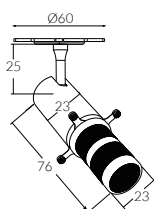

SYSTEM 36

Φ23

Trimless Contour Spotlight

cutout :36mm

Adjustable Optic

 Black Painted

IP Rating:	IP20
Optics:	Framing
UGR:	<10
CRI:	92Ra
Lifetime:	>50,000 hrs (L70 B10)
CCT:	2700K/3000K
Typical Source	
Efficacy (lm/W):	110
Control:	On/off, Mains Dim, 0/1-10V, Dali, Zigbee, Casambi
Binning:	2 Step MacAdams
Input:	AC220-240V 50/60Hz
Output:	DC 3V 650mA 3W
Ambient temp:	-20 °C to 45 °C
Class:	II

3W Ra98 3000K 21°

h(m)	E lx	D(m)
0.5	1287	0.19
1.0	322	0.39
1.5	143	0.58
2.0	80	0.77
2.5	51	0.96
3.0	36	1.16

3W Ra98 3000K 46°

h(m)	E lx	D(m)
0.5	72	0.43
1.0	18	0.86
1.5	8	1.29
2.0	4	1.71
2.5	3	2.41
3.0	2	2.57