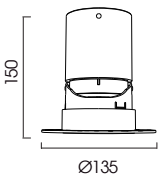

MOOD DOWNLIGHT

Φ 100

Trimless Adjustable Round

cutout : 100mm

Adjustable Optic

baffle

Black Matt

White Matt

Silver Matt

Grey Specular

Black Specular

Silver Specular

Gold Specular

Bespoke

- IP Rating:** IP20 and IP44 options
- Optics:** 10°/24°/36°/50°
- UGR:** <10
- CRI:** 98Ra
- Lifetime:** >50,000 hrs (L70 B10)
- CCT:** 2700K/3000K/3500K/4000K/5000K
- Typical Source Efficacy (lm/W):** 110
- Control:** On/off, Mains Dim, 0/1-10V, Dali, Zigbee, Casambi
- Binning:** 2 Step MacAdams
- Input:** AC220-240V 50/60Hz
- Output:** DC 36V 500mA 20W
DC 36V 600mA 25W
DC 36V 750mA 30W
- Ambient temp:** -20 °C to 45 °C
- Class:** II
- Optional accessories:** Honeycomb louvre, Solite Lense, Spread Lense, Colour Filter

30W Ra98 3000K 15°

h(m)	E(lx)	D(m)
1.0	8966	0.28
2.0	2247	0.58
3.0	998	0.84
4.0	562	1.10
5.0	359	1.40
6.0	250	1.70

30W Ra98 3000K 24°

h(m)	E(lx)	D(m)
1.0	5888	0.39
2.0	1457	0.77
3.0	652	1.20
4.0	367	1.50
5.0	235	1.90
6.0	163	2.30

W system	lm system	optics	code
25W	1595	15°	AFL10025W-TL-30N15-W
25W	1696	24°	AFL10025W-TL-30N24-W
25W	1676	36°	AFL10025W-TL-30N36-W
25W	1715	50°	AFL10025W-TL-30N50-W

W system	lm system	optics	code
30W	1872	15°	AFL10030W-TL-30N15-W
30W	1940	24°	AFL10030W-TL-30N24-W
30W	1841	36°	AFL10030W-TL-30N36-W
30W	1962	50°	AFL10030W-TL-30N50-W