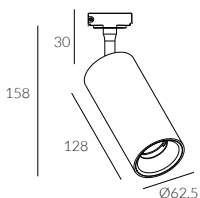

## Engine Ø68 Spotlight

Adjustable Optic

Bezels to be ordered separately

Trimless

SKU : BZ-68-TL

Mini-Trim

SKU : BZ-68

-  -B Black Painted 9005
-  -W White Painted 9016