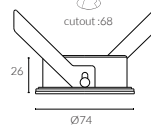

## Engine Ø68 Spotlight

Adjustable Optic

Bezels to be ordered separately

Trimless

SKU : BZ-68-TL

Mini-Trim

SKU : BZ-68

-  -B Black Painted 9005
-  -W White Painted 9016