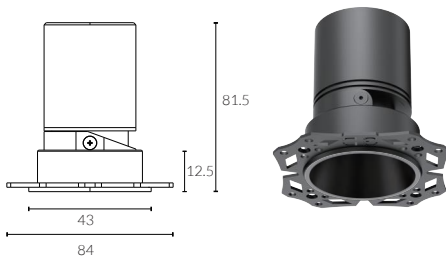

ACME STRAIGHT

Φ50 Engine

Trimless Adjustable Round Downlight

cutout:50mm

Adjustable Optic

Standard

Black Painted
9005

White Painted
9016

IP Rating:	Front IP44, optional IP65
Optics:	15°/24°/36°
UGR:	< 10
CRI:	98Ra
Lifetime:	>50,000 hrs (L70 B10)
CCT:	2700K/3000K/3500K/4000K 1800-3000K(Warm Dim), 2700K - 6000K (Tunable White)

Typical Source Efficacy (lm/W):	110
Control:	On/off, Mains Dim, 0/1-10V, Dali, Zigbee, Casambi
Binning	2 Step MacAdams
Input:	AC220-240V 50/60Hz
Output:	DC 36V 100mA 4W DC 36V 150mA 6W DC 36V 200mA 8W