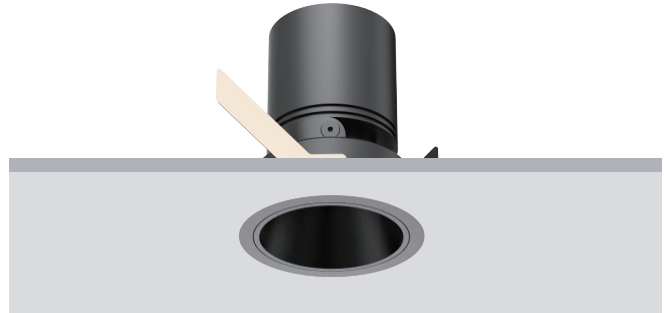

ACME STRAIGHT

Φ50 Engine

Mini-Trim Adjustable Round Downlight

cutout:50mm

Adjustable Optic

Standard

Black Painted
9005

White Painted
9016

IP Rating:	Front IP44, optional IP65
Optics:	15°/24°/36°
UGR:	< 10
CRI:	98Ra
Lifetime:	>50,000 hrs (L70 B10)
CCT:	2700K/3000K/3500K/4000K 1800-3000K(Warm Dim), 2700K - 6000K (Tunable White)

Typical Source	
Efficacy (lm/W):	110
Control:	On/off, Mains Dim, 0/1-10V, Dali, Zigbee, Casambi
Binning	2 Step MacAdams
Input:	AC220-240V 50/60Hz
Output:	DC 36V 100mA 4W DC 36V 150mA 6W DC 36V 200mA 8W

Ambient temp:	-20 °C to 45 °C
Class:	II
Optional accessories:	Honeycomb louvre, Solite Lense, Spread Lense, Colour Filter

Ceiling Thickness:	9mm-28mm
Material:	Fine aluminium 6063A
Certification:	CB/CE/UKCA/GLOBAL MARK /60-MINUNTE FIRE RESISTANCE