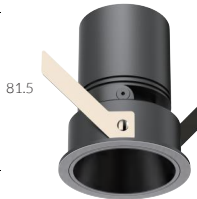

ACME STRAIGHT

Φ50 Engine

Mini-Trim Adjustable Round Downlight

cutout:50mm

Adjustable Optic

Standard

Black Painted
9005

White Painted
9016

IP Rating:	Front IP44, optional IP65
Optics:	15°/24°/36°
UGR:	< 10
CRI:	98Ra
Lifetime:	>50,000 hrs (L70 B10)
CCT:	2700K/3000K/3500K/4000K 1800-3000K(Warm Dim), 2700K - 6000K (Tunable White)

Typical Source	
Efficacy (lm/W):	110
Control:	On/off, Mains Dim, 0/1-10V, Dali, Zigbee, Casambi
Binning	2 Step MacAdams
Input:	AC220-240V 50/60Hz
Output:	DC 36V 100mA 4W DC 36V 150mA 6W DC 36V 200mA 8W

Ambient temp:	-20 °C to 45 °C
Class:	II
Optional accessories:	Honeycomb louvre, Solite Lense, Spread Lense, Colour Filter

Ceiling Thickness:	9mm-28mm
Material:	Fine aluminium 6063A
Certification:	CB/CE/UKCA/GLOBAL MARK /60-MINUNTE FIRE RESISTANCE