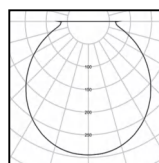

ACME ALABASTER

Φ57 ACME Downlight /Wall Light Trimless Fixed Alabaster Globe

cutout :57mm

Fixed Optic

baffle

Alabaster

IP Rating:	Front IP44, optional IP65
Optics:	120°
UGR:	< 10
CRI:	98Ra
Lifetime:	>50,000 hrs (L70 B10)
CCT:	2700K/3000K
Typical Source	
Efficacy (lm/W):	110
Control:	On/off, Mains Dim, 0/1-10V, Dali, Zigbee, Casambi
Binning	2 Step MacAdams
Input:	AC220-240V 50/60Hz
Output:	DC 36V 150mA 6W DC 36V 200mA 8W DC 36V 250mA 10W
Ambient temp:	-20 °C to 45 °C
Class:	II
Material:	Fine Aluminium 6063A + Alabaster Stone
Fire resistance test:	60 minutes
Certification:	CB/CE/UKCA/GLOBAL MARK/60-MINUNTE FIRE RESISTANCE

10W Ra98 3000K 120°

h(m)	E lx	D(m)
0.5	52	1.20
1.0	13	2.40
1.5	6	3.60
2.0	3	4.80

W system	lm system	optics	code
6W	182	120°	AFL5706W-AG-TL-30N120
8W	235	120°	AFL5708W-AG-TL-30N120
10W	286	120°	AFL5710W-AG-TL-30N120