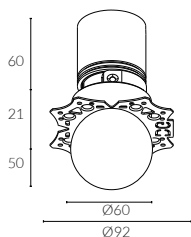

ACME ALABASTER

Φ57 ACME Downlight /Wall Light Trimless Fixed Alabaster Globe

cutout :57mm

Fixed Optic

baffle

Alabaster

IP Rating:	Front IP44, optional IP65
Optics:	120°
UGR:	< 10
CRI:	98Ra
Lifetime:	>50,000 hrs (L70 B10)
CCT:	2700K/3000K
Typical Source	
Efficacy (lm/W):	110
Control:	On/off, Mains Dim, 0/1-10V, Dali, Zigbee, Casambi
Binning	2 Step MacAdams
Input:	AC220-240V 50/60Hz
Output:	DC 36V 150mA 6W DC 36V 200mA 8W DC 36V 250mA 10W
Ambient temp:	-20 °C to 45 °C
Class:	II
Material:	Fine Aluminium 6063A + Alabaster Stone
Fire resistance test:	60 minutes
Certification:	CB/CE/UKCA/GLOBAL MARK/60-MINUNTE FIRE RESISTANCE

10W Ra98 3000K 120°

h(m)	E lx	D(m)
0.5	52	1.20
1.0	13	2.40
1.5	6	3.60
2.0	3	4.80

W system	lm system	optics	code
6W	182	120°	AFL5706W-AG-TL-30N120
8W	235	120°	AFL5708W-AG-TL-30N120
10W	286	120°	AFL5710W-AG-TL-30N120