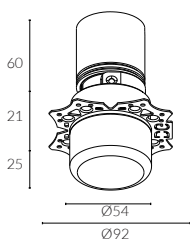

ACME ALABASTER

view on website

Φ57 ACME Downlight /Wall Light Trimless Fixed Alabaster Luna

cutout :57mm

Fixed Optic

baffle

Alabaster

IP Rating:	Front IP44, optional IP65
Optics:	120°
UGR:	< 10
CRI:	98Ra
Lifetime:	>50,000 hrs (L70 B10)
CCT:	2700K/3000K
Typical Source	
Efficacy (lm/W):	110
Control:	On/off, Mains Dim, 0/1-10V, Dali, Zigbee, Casambi
Binning	2 Step MacAdams
Input:	AC220-240V 50/60Hz
Output:	DC 36V 150mA 6W DC 36V 200mA 8W DC 36V 250mA 10W
Ambient temp:	-20 °C to 45 °C
Class:	II
Material:	Fine Aluminium 6063A + Alabaster Stone
Fire resistance test:	60 minutes
Certification:	CB/CE/UKCA/GLOBAL MARK/60-MINUNTE FIRE RESISTANCE

W system	lm system	optics	code
6W	82	120°	AFL5706W-AL-TL-30N120
8W	105	120°	AFL5708W-AL-TL-30N120
10W	128	120°	AFL5710W-AL-TL-30N120