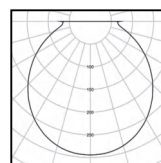

ACME ALABASTER

view on website

Φ57 ACME Downlight /Wall Light Trimless Fixed Alabaster Luna

cutout :57mm

Fixed Optic

baffle

Alabaster

IP Rating:	Front IP44, optional IP65
Optics:	120°
UGR:	< 10
CRI:	98Ra
Lifetime:	>50,000 hrs (L70 B10)
CCT:	2700K/3000K
Typical Source	
Efficacy (lm/W):	110
Control:	On/off, Mains Dim, 0/1-10V, Dali, Zigbee, Casambi
Binning	2 Step MacAdams
Input:	AC220-240V 50/60Hz
Output:	DC 36V 150mA 6W DC 36V 200mA 8W DC 36V 250mA 10W
Ambient temp:	-20 °C to 45 °C
Class:	II
Material:	Fine Aluminium 6063A + Alabaster Stone
Fire resistance test:	60 minutes
Certification:	CB/CE/UKCA/GLOBAL MARK/60-MINUNTE FIRE RESISTANCE