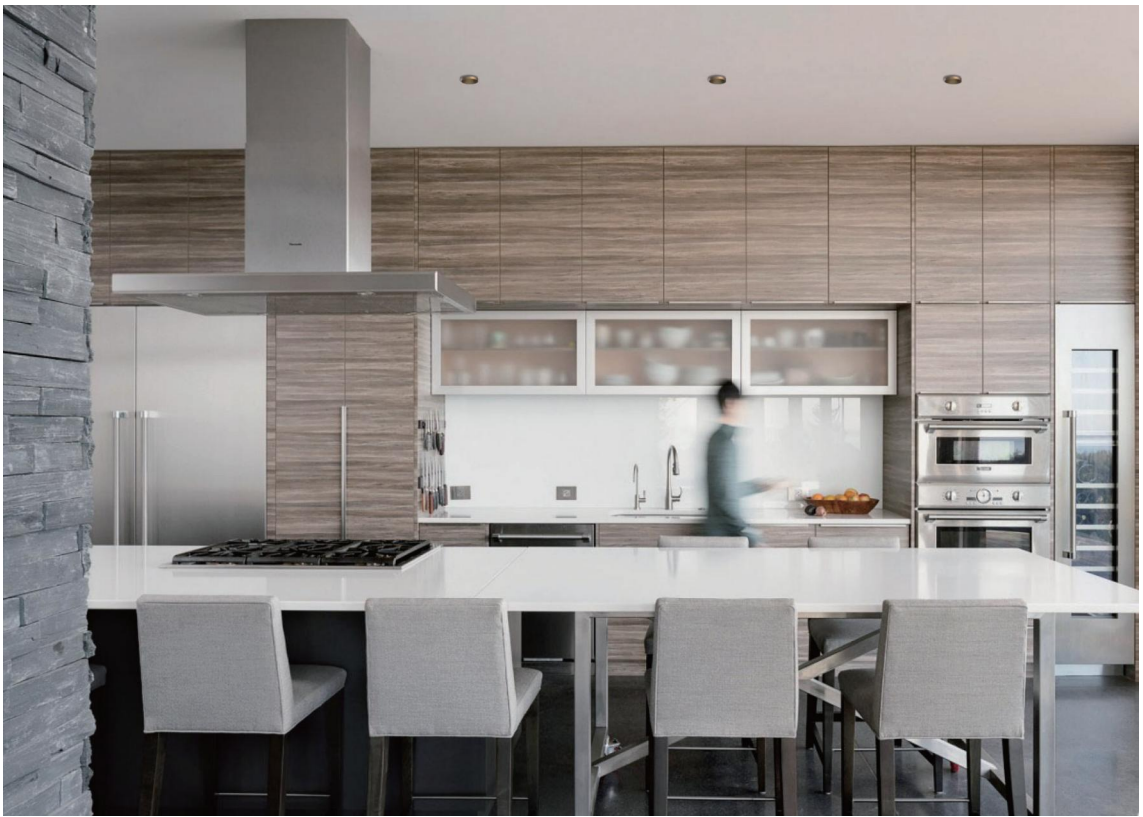

W system	lm system	optics	code
6W	450	15°	AFL5706W-M-TL-30N15
6W	532	24°	AFL5706W-M-TL-30N24
6W	523	36°	AFL5706W-M-TL-30N36
6W	464	50°	AFL5706W-M-TL-30N50

W system	lm system	optics	code
8W	582	15°	AFL5708W-M-TL-30N15
8W	624	24°	AFL5708W-M-TL-30N24
8W	661	36°	AFL5708W-M-TL-30N36
8W	600	50°	AFL5708W-M-TL-30N50

W system	lm system	optics	code
10W	704	15°	AFL5710W-M-TL-30N15
10W	751	24°	AFL5710W-M-TL-30N24
10W	814	36°	AFL5710W-M-TL-30N36
10W	723	50°	AFL5710W-M-TL-30N50