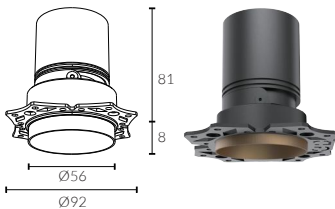

ACME SEMI

Φ57 Engine Semi-recessed Trimless Adjustable Round Downlight

cutout:57mm

Adjustable Optic

360°

Standard

Black Painted
9005

White Painted
9016