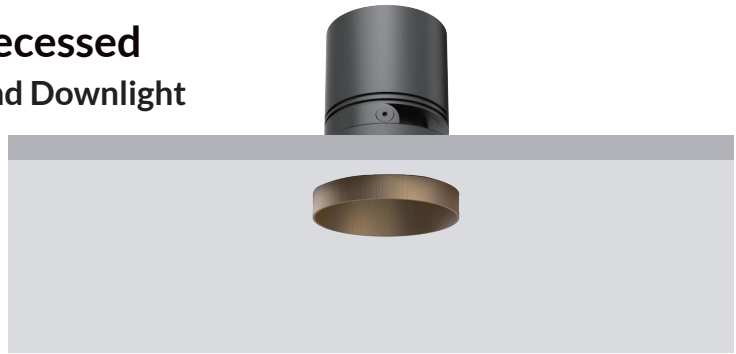

ACME SEMI

Φ57 Engine Semi-recessed Trimless Adjustable Round Downlight

cutout:57mm

Adjustable Optic

360°

Standard

Black Painted
9005

White Painted
9016

Aged Bronze

Antique Brass

Dark Brass

Brushed Grey

Pearl Nickel

IP Rating:	Front IP44, optional IP65
Optics:	15°/24°/36°/50°
UGR:	<10
CRI:	98Ra
Lifetime:	>50,000 hrs (L70 B10)
CCT:	2700K/3000K/3500K/4000K 1800-3000K(Warm Dim), 2700K - 6000K (Tunable White)

Ambient temp:	-20 °C to 45 °C
Class:	II
Optional accessories:	Honeycomb louvre, Solite Lense, Spread Lense, Colour Filter
Material:	Fine aluminium 6063A
Fire resistance test:	60 minutes

10W Ra98 3000K 15°