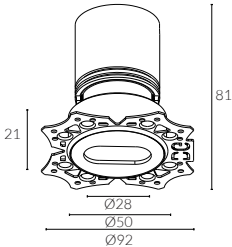

ACME OVAL

Φ57 Engine

Trimless Adjustable Downlight

cutout:57mm

Adjustable Optic

baffle

Black Painted
9005

White Painted
9016

IP Rating:	Front IP44, optional IP65
Optics:	15°/24°/36°
UGR:	<10
CRI:	98Ra
Lifetime:	>50,000 hrs (L70 B10)
CCT:	2700K/3000K/3500K/4000K 1800-3000K(Warm Dim), 2700K - 6000K (Tunable White)

Typical Source

Class: II

Optional accessories: Honeycomb louvre, Solite Lense, Spread Lense, Colour Filter

Material: Fine aluminium 6063A

Certification: CB/CE/UKCA/GLOBAL MARK/60-MINUNTE FIRE RESISTANCE

h(m)	E(lx)	D(m)
0.5	12989	0.11
1.0	3247	0.22
1.5	1443	0.34
2.0	812	0.45
2.5	520	0.56
3.0	361	0.67

10W Ra98 3000K 15°

h(m)	E(lx)	D(m)
0.5	7428	0.20
1.0	1857	0.40
1.5	825	0.60
2.0	464	0.80
2.5	297	1.00
3.0	206	1.20

10W Ra98 3000K 24°

h(m)	E(lx)	D(m)
0.5	3506	0.29
1.0	877	0.58
1.5	309	0.87
2.0	219	1.15
2.5	140	1.44
3.0	97	1.73