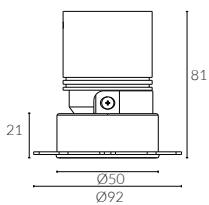

ACME STRAIGHT

Φ57 Engine

Trimless Adjustable Round Downlight

cutout:57mm

Adjustable Optic

Standard

IP Rating:

Front IP44, optional IP65