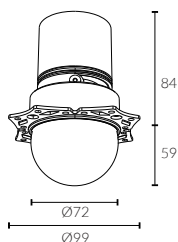

ACME ALABASTER

Φ68 ACME Downlight /Wall Light Trimless Fixed Alabaster Globe

cutout: 68mm

Fixed Optic

baffle

Alabaster

IP Rating:	Front IP44, optional IP65
Optics:	120°
UGR:	< 10
CRI:	98Ra
Lifetime:	>50,000 hrs (L70 B10)
CCT:	2700K/3000K
Typical Source	
Efficacy (lm/W):	110
Control:	On/off, Mains Dim, 0/1-10V, Dali, Zigbee, Casambi
Binning	2 Step MacAdams
Input:	AC220-240V 50/60Hz
Output:	DC 36V 200mA 8W DC 36V 250mA 10W DC 36V 300mA 12W
Ambient temp:	-20 °C to 45 °C
Class:	II
Material:	Fine Aluminium 6063A + Alabaster Stone
Fire resistance test:	60 minutes
Certification:	CB/CE/UKCA/GLOBAL MARK/60-MINUNTE FIRE RESISTANCE

12W Ra98 3000K 120°

h(m)	E(x)	D(m)
0.5	59	1.24
1.0	15	2.48
1.5	7	3.72
2.0	4	4.96

W system	lm system	optics	code
8W	235	120°	AFL6808W-AG-TL-30N120
10W	286	120°	AFL6810W-AG-TL-30N120
12W	337	120°	AFL6812W-AG-TL-30N120