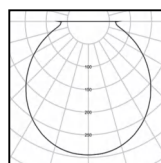

ACME ALABASTER

Φ68 ACME Downlight /Wall Light Trimless Fixed Alabaster Globe

cutout: 68mm

Fixed Optic

baffle

Alabaster

IP Rating:	Front IP44, optional IP65
Optics:	120°
UGR:	< 10
CRI:	98Ra
Lifetime:	>50,000 hrs (L70 B10)
CCT:	2700K/3000K
Typical Source	
Efficacy (lm/W):	110
Control:	On/off, Mains Dim, 0/1-10V, Dali, Zigbee, Casambi
Binning	2 Step MacAdams
Input:	AC220-240V 50/60Hz
Output:	DC 36V 200mA 8W DC 36V 250mA 10W DC 36V 300mA 12W
Ambient temp:	-20 °C to 45 °C
Class:	II
Material:	Fine Aluminium 6063A + Alabaster Stone
Fire resistance test:	60 minutes
Certification:	CB/CE/UKCA/GLOBAL MARK/60-MINUNTE FIRE RESISTANCE