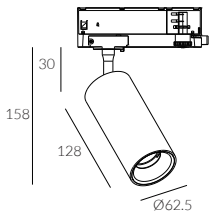

ACME 68

Φ68 Adjustable 220-240V~ Track Light

Adjustable Optic

- B Black Painted 9005
- W White Painted 9016

- RC Regency Champagne
- HB Heritage Brass

- IP Rating:** Front IP44, optional IP65
- Optics:** 15°/24°/36°/50°
- UGR:** <10
- CRI:** 98Ra
- Lifetime:** >50,000 hrs (L70 B10)
- CCT:** 2700K/3000K/3500K/4000K
1800-3000K(Warm Dim), 2700K - 6000K (Tunable White)