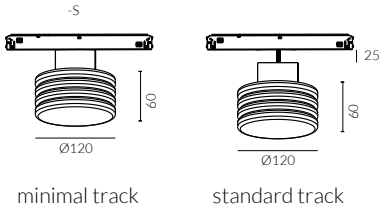

Aura Col is available in table, floor, pendant, and wall versions.

Aura Col

48V Surface Downlight

Fixed Optic

minimal track

standard track

Standard Finish

-RC Regency Champagne