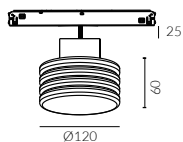

Aura Col is available in table, floor, pendant, and wall versions.

Aura Col

48V Surface Downlight

Fixed Optic

minimal track

standard track

Standard Finish

Pearl Nickel