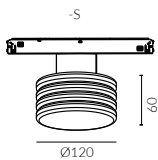

Aura Col is available in table, floor, pendant, and wall versions.

Aura Col

48V Surface Downlight

Fixed Optic

minimal track

standard track

Standard Finish

Pearl Nickel