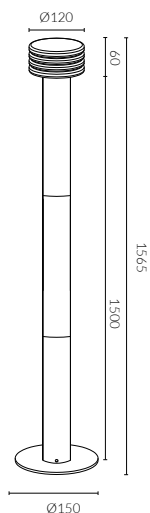

Aura Col is inspired by the classical form of a Roman column. Its lamp head is crafted from machined alabaster, allowing light to diffuse softly through the natural stone—echoing the way natural light moves across a column throughout the day.

Aura Col is available in table, floor, pendant, and wall versions.

Aura Col

Floor Light

Fixed Optic

Standard Finish

-RC Regency Champagne

W system	lm system	optics	CCT	CRI	code
6W	180	120°	2700K	98	ACF12006W-27N120-RC