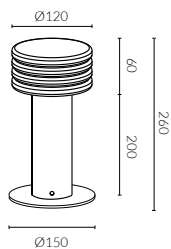

Aura Col is available in table, floor, pendant, and wall versions.

Aura Col

Table Light

Fixed Optic

Standard Finish

-RC Regency Champagne

W system	lm system	optics	CCT	CRI	code
6W	180	120°	2700K	98	ACT12006W-27N120-RC