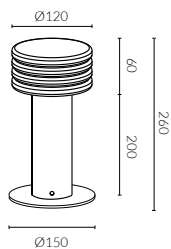

Aura Col is available in table, floor, pendant, and wall versions.

Aura Col

Table Light

Fixed Optic

Standard Finish

Pearl Nickel

W system	lm system	optics	CCT	CRI	code
6W	180	120°	2700K	98	ACT12006W-27N120-PN