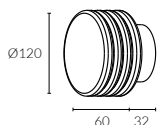

Aura Col is available in table, floor, pendant, and wall versions.

Aura Col

Wall Light

Fixed Optic

Standard Finish

Pearl Nickel

W system	lm system	optics	CCT	CRI	code
6W	180	120°	2700K	98	ACW12006W-27N120-PN