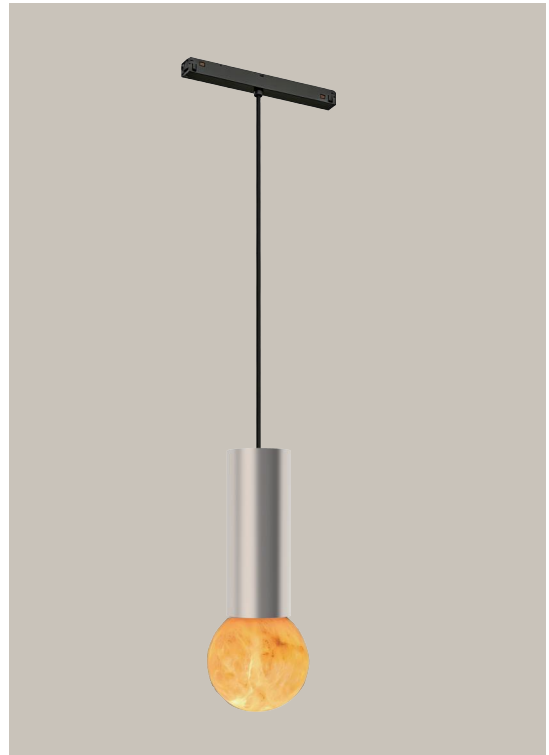

# DuraDecor | Aura Orb

For Italian designer Giovanni Filardi—raised in Foggia and now based in Turin—inspiration begins with light itself. From the intense southern sun to the softer northern glow, he learned how illumination shapes emotion, proportion, and atmosphere. With AURA, he distils these impressions into a timeless, balanced presence.

Rome's skyline is defined by the soaring domes of its churches. Aura Orb translates this classical geometry into a sculptural luminaire, with a lamp head crafted from machined alabaster that diffuses light into a soft, natural glow—echoing the way sunlight moves across domes throughout the day.

# Aura Orb

## 48V Pendant

Fixed Optic