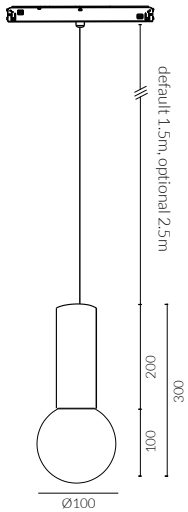

Rome's skyline is defined by the soaring domes of its churches. Aura Orb translates this classical geometry into a sculptural luminaire, with a lamp head crafted from machined alabaster that diffuses light into a soft, natural glow—echoing the way sunlight moves across domes throughout the day.

## 48V Pendant

Fixed Optic

### Standard Finish

-RC Regency Champagne

<b>W system</b>	<b>lm system</b>	<b>optics</b>	<b>CCT</b>	<b>CRI</b>	<b>code</b>
6W	180	120°	2700K	98	MAOP10006W-27N120-RC