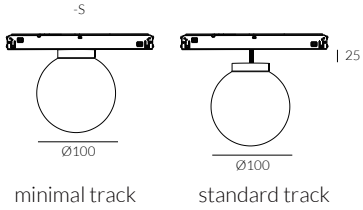

Aura Orb

48V Surface Downlight

Fixed Optic

W system	lm system	optics	CCT	CRI	code
6W	180	120°	2700K	98	MAOS10006W-27N120-RC