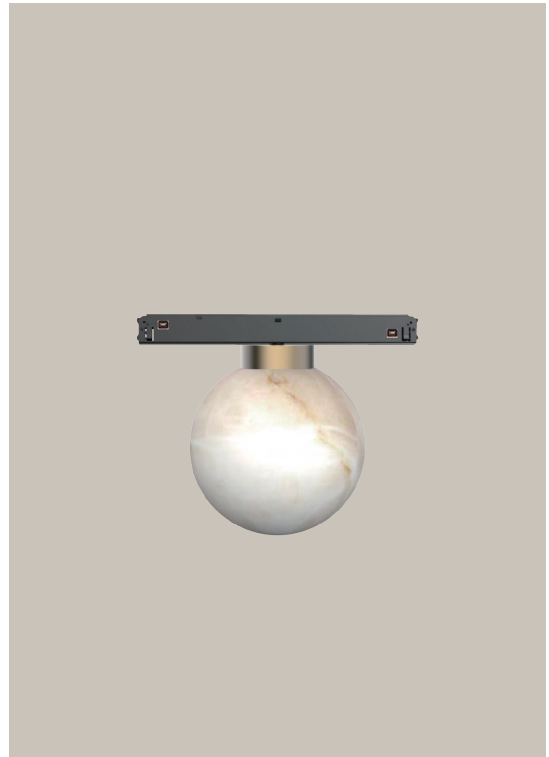

Rome's skyline is defined by the soaring domes of its churches. Aura Orb translates this classical geometry into a sculptural luminaire, with a lamp head crafted from machined alabaster that diffuses light into a soft, natural glow—echoing the way sunlight moves across domes throughout the day.

# Aura Orb

48V Surface Downlight

Fixed Optic

<b>W system</b>	<b>lm system</b>	<b>optics</b>	<b>CCT</b>	<b>CRI</b>	<b>code</b>
6W	180	120°	2700K	98	MAOS10006W-27N120-RC