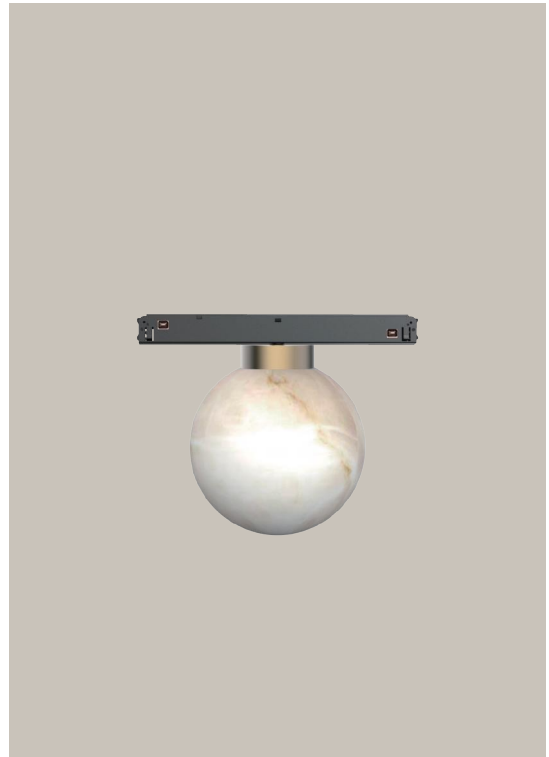

# DuraDecor | Aura Orb

For Italian designer Giovanni Filardi—raised in Foggia and now based in Turin—inspiration begins with light itself. From the intense southern sun to the softer northern glow, he learned how illumination shapes emotion, proportion, and atmosphere. With AURA, he distils these impressions into a timeless, balanced presence.

Rome's skyline is defined by the soaring domes of its churches. Aura Orb translates this classical geometry into a sculptural luminaire, with a lamp head crafted from machined alabaster that diffuses light into a soft, natural glow—echoing the way sunlight moves across domes throughout the day.

# Aura Orb

48V Surface Downlight

Fixed Optic

minimal track

standard track

Standard Finish

Pearl Nickel

<b>W system</b>	<b>lm system</b>	<b>optics</b>	<b>CCT</b>	<b>CRI</b>	<b>code</b>
6W	180	120°	2700K	98	MAOS10006W-27N120-PN