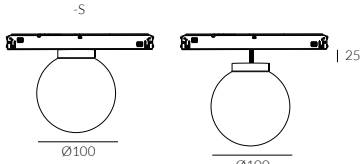

# Aura Orb

48V Surface Downlight

Fixed Optic

minimal track

standard track

Standard Finish

Pearl Nickel

<b>W system</b>	<b>lm system</b>	<b>optics</b>	<b>CCT</b>	<b>CRI</b>	<b>code</b>
6W	180	120°	2700K	98	MAOS10006W-27N120-PN