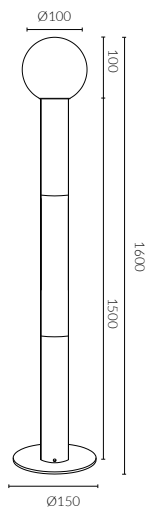

Rome's skyline is defined by the soaring domes of its churches. Aura Orb translates this classical geometry into a sculptural luminaire, with a lamp head crafted from machined alabaster that diffuses light into a soft, natural glow—echoing the way sunlight moves across domes throughout the day.

Aura Orb

Floor Light

Fixed Optic

Standard Finish

-RC Regency Champagne

W system	lm system	optics	CCT	CRI	code
6W	180	120°	2700K	98	AOF10006W-27N120-RC