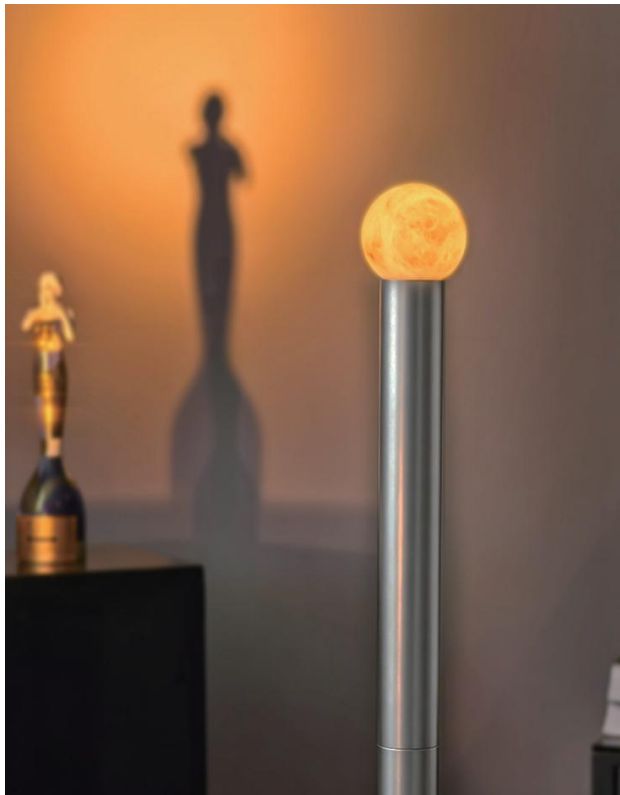

DuraDecor | Aura Orb

For Italian designer Giovanni Filardi—raised in Foggia and now based in Turin—inspiration begins with light itself. From the intense southern sun to the softer northern glow, he learned how illumination shapes emotion, proportion, and atmosphere. With AURA, he distils these impressions into a timeless, balanced presence.

Rome's skyline is defined by the soaring domes of its churches. Aura Orb translates this classical geometry into a sculptural luminaire, with a lamp head crafted from machined alabaster that diffuses light into a soft, natural glow—echoing the way sunlight moves across domes throughout the day.

Aura Orb

Floor Light

Fixed Optic

Standard Finish

-RC Regency Champagne

W system	lm system	optics	CCT	CRI	code
6W	180	120°	2700K	98	AOF10006W-27N120-RC