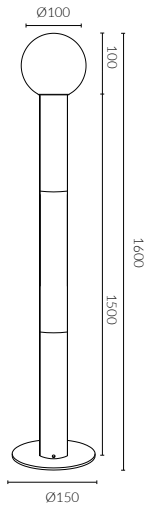

Rome's skyline is defined by the soaring domes of its churches. Aura Orb translates this classical geometry into a sculptural luminaire, with a lamp head crafted from machined alabaster that diffuses light into a soft, natural glow—echoing the way sunlight moves across domes throughout the day.

Aura Orb

Floor Light

Fixed Optic

Standard Finish

Pearl Nickel

W system	lm system	optics	CCT	CRI	code
6W	180	120°	2700K	98	AOF10006W-27N120-PN