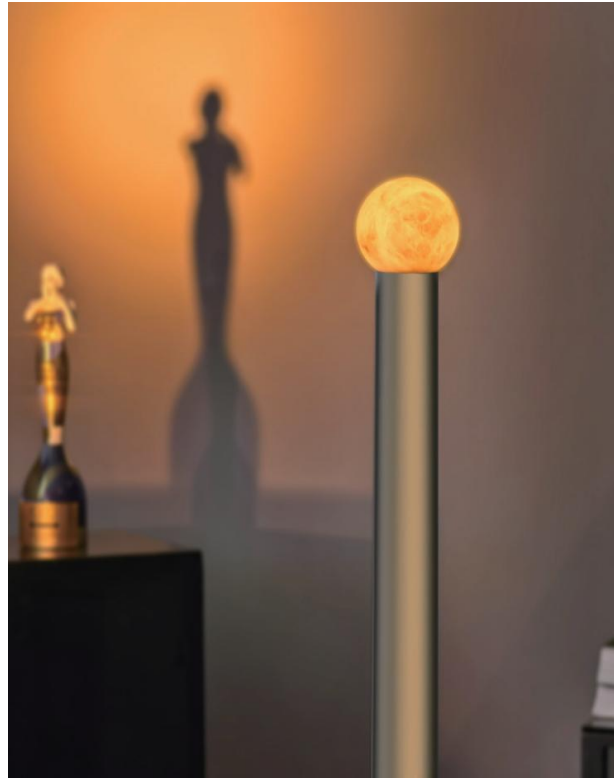

DuraDecor | Aura Orb

For Italian designer Giovanni Filardi—raised in Foggia and now based in Turin—inspiration begins with light itself. From the intense southern sun to the softer northern glow, he learned how illumination shapes emotion, proportion, and atmosphere. With AURA, he distils these impressions into a timeless, balanced presence.

Rome's skyline is defined by the soaring domes of its churches. Aura Orb translates this classical geometry into a sculptural luminaire, with a lamp head crafted from machined alabaster that diffuses light into a soft, natural glow—echoing the way sunlight moves across domes throughout the day.

Aura Orb

Floor Light

Fixed Optic

Standard Finish

Pearl Nickel

W system	lm system	optics	CCT	CRI	code
6W	180	120°	2700K	98	AOF10006W-27N120-PN