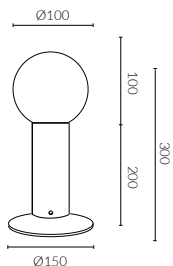

Rome's skyline is defined by the soaring domes of its churches. Aura Orb translates this classical geometry into a sculptural luminaire, with a lamp head crafted from machined alabaster that diffuses light into a soft, natural glow—echoing the way sunlight moves across domes throughout the day.

Aura Orb

Table Light

Fixed Optic

Standard Finish

-RC Regency Champagne

W system	lm system	optics	CCT	CRI	code
6W	180	120°	2700K	98	AOT10006W-27N120-RC