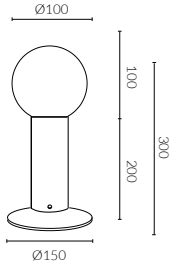

Aura Orb

Table Light

Fixed Optic

Standard Finish

Pearl Nickel

W system	lm system	optics	CCT	CRI	code
6W	180	120°	2700K	98	AOT10006W-27N120-PN