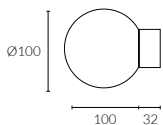

Aura Orb

Wall Light

Fixed Optic

Standard Finish

Pearl Nickel

W system	lm system	optics	CCT	CRI	code
6W	180	120°	2700K	98	AOW10006W-27N120-PN