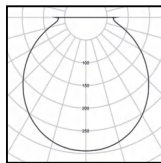

ACME ALABASTER 48V

Φ57 Engine

Alabaster Globe 48V Pendant

-RC Regency Champagne

IP Rating:	IP20
Optics:	120°
UGR:	<10
CRI:	98Ra
Lifetime:	>50,000 hrs (L70 B10)
CCT:	2700K/3000K
Typical Source	
Efficacy (lm/W):	110
Control:	On/off, 0/1-10V, Dali, Zigbee, Casambi
Binning	2 Step MacAdams
Input:	48 VDC
Output:	DC 36V 150mA 6W DC 36V 200mA 8W DC 36V 250mA 10W
Ambient temp:	-20 °C to 45 °C
Class:	III
Material:	Fine Aluminium 6063A + Alabaster Stone