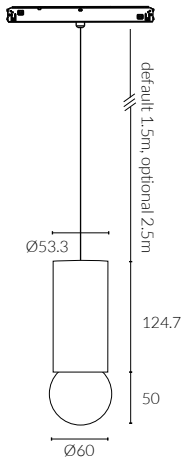

ACME ALABASTER 48V

Φ57 Engine

Alabaster Globe 48V Pendant

-RC Regency Champagne

IP Rating:	IP20
Optics:	120°
UGR:	<10
CRI:	98Ra
Lifetime:	>50,000 hrs (L70 B10)
CCT:	2700K/3000K
Typical Source	
Efficacy (lm/W):	110
Control:	On/off, 0/1-10V, Dali, Zigbee, Casambi
Binning	2 Step MacAdams
Input:	48 VDC
Output:	DC 36V 150mA 6W DC 36V 200mA 8W DC 36V 250mA 10W
Ambient temp:	-20 °C to 45 °C
Class:	III
Material:	Fine Aluminium 6063A + Alabaster Stone

10W Ra98 3000K 120°

W system	lm system	optics	code
6W	182	120°	MPWE5706W-AG-30N120
8W	235	120°	MPWE5708W-AG-30N120
10W	286	120°	MPWE5710W-AG-30N120