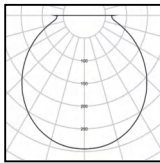

ACME ALABASTER 48V

Φ68 Engine

Alabaster Globe 48V Pendant

 -RC Regency Champagne

IP Rating:	IP20
Optics:	120°
UGR:	<10
CRI:	98Ra
Lifetime:	>50,000 hrs (L70 B10)
CCT:	2700K/3000K
Typical Source	
Efficacy (lm/W):	110
Control:	On/off, 0/1-10V, Dali, Zigbee, Casambi
Binning	2 Step MacAdams
Input:	48 VDC
Output:	DC 36V 200mA 8W DC 36V 250mA 10W DC 36V 300mA 12W
Ambient temp:	-20 °C to 45 °C
Class:	III
Material:	Fine Aluminium 6063A + Alabaster Stone