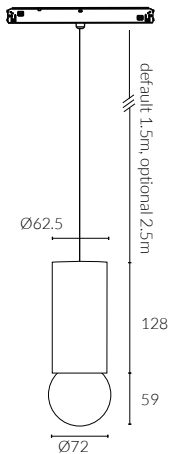

ACME ALABASTER 48V

Φ68 Engine

Alabaster Globe 48V Pendant

 -RC Regency Champagne

IP Rating:	IP20
Optics:	120°
UGR:	<10
CRI:	98Ra
Lifetime:	>50,000 hrs (L70 B10)
CCT:	2700K/3000K
Typical Source	
Efficacy (lm/W):	110
Control:	On/off, 0/1-10V, Dali, Zigbee, Casambi
Binning	2 Step MacAdams
Input:	48 VDC
Output:	DC 36V 200mA 8W DC 36V 250mA 10W DC 36V 300mA 12W
Ambient temp:	-20 °C to 45 °C
Class:	III
Material:	Fine Aluminium 6063A + Alabaster Stone

h(m)	E lx	D(m)
0.5	59	1.24
1.0	15	2.48
1.5	7	3.72
2.0	4	4.96

12W Ra98 3000K 120°

W system	lm system	optics	code
8W	235	120°	MPWE6808W-AG-30N120
10W	286	120°	MPWE6810W-AG-30N120
12W	337	120°	MPWE6812W-AG-30N120