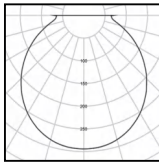

ACME ALABASTER

Φ57 Engine

Alabaster Globe Wall Light

Fixed Optic

Pearl Nickel

IP Rating:	Front IP44, optional IP65
Optics:	120°
UGR:	<10
CRI:	98Ra
Lifetime:	>50,000 hrs (L70 B10)
CCT:	2700K/3000K
Typical Source Efficacy (lm/W):	110
Control:	On/off, Mains Dim, 0/1-10V, Dali, Zigbee, Casambi
Binning	2 Step MacAdams
Input:	AC220-240V 50/60Hz
Output:	DC 36V 150mA 6W*2 DC 36V 200mA 8W*2 DC 36V 250mA 10W*2
Ambient temp:	-20 °C to 45 °C
Class:	II
Material:	Fine Aluminium 6063A + Alabaster Stone
Fire resistance test:	60 minutes
Certification:	CB/CE/UKCA/GLOBAL MARK/60-MINUNTE FIRE RESISTANCE

h(m)	E(lx)	D(m)
0.5	52	1.20
1.0	13	2.40
1.5	6	3.60
2.0	3	4.80

10W Ra98 3000K 120°

W system	lm system	optics	code
6W*2	182*2	120°	WE5706WX2-AG-30N120
8W*2	235*2	120°	WE5708WX2-AG-30N120
10W*2	286*2	120°	WE5710WX2-AG-30N120