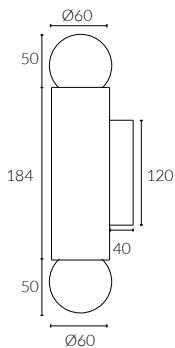

ACME ALABASTER

Φ57 Engine

Alabaster Globe Wall Light

Fixed Optic

Pearl Nickel

IP Rating:	Front IP44, optional IP65
Optics:	120°
UGR:	<10
CRI:	98Ra
Lifetime:	>50,000 hrs (L70 B10)
CCT:	2700K/3000K
Typical Source Efficacy (lm/W):	110
Control:	On/off, Mains Dim, 0/1-10V, Dali, Zigbee, Casambi
Binning	2 Step MacAdams
Input:	AC220-240V 50/60Hz
Output:	DC 36V 150mA 6W*2 DC 36V 200mA 8W*2 DC 36V 250mA 10W*2
Ambient temp:	-20 °C to 45 °C
Class:	II
Material:	Fine Aluminium 6063A + Alabaster Stone
Fire resistance test:	60 minutes
Certification:	CB/CE/UKCA/GLOBAL MARK/60-MINUNTE FIRE RESISTANCE

h(m)	E(lx)	D(m)
0.5	52	1.20
1.0	13	2.40
1.5	6	3.60
2.0	3	4.80

10W Ra98 3000K 120°

W system	lm system	optics	code
6W*2	182*2	120°	WE5706WX2-AG-30N120
8W*2	235*2	120°	WE5708WX2-AG-30N120
10W*2	286*2	120°	WE5710WX2-AG-30N120