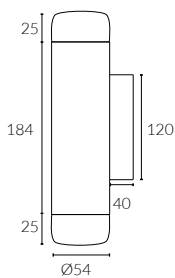

ACME ALABASTER

Φ57 Engine

Alabaster Luna Wall Light

Fixed Optic

-RC Regency Champagne

IP Rating:	Front IP44, optional IP65
Optics:	120°
UGR:	<10
CRI:	98Ra
Lifetime:	>50,000 hrs (L70 B10)
CCT:	2700K/3000K
Typical Source Efficacy (lm/W):	110
Control:	On/off, Mains Dim, 0/1-10V, Dali, Zigbee, Casambi
Binning	2 Step MacAdams
Input:	AC220-240V 50/60Hz
Output:	DC 36V 150mA 6W*2 DC 36V 200mA 8W*2 DC 36V 250mA 10W*2
Ambient temp:	-20 °C to 45 °C
Class:	II
Material:	Fine Aluminium 6063A + Alabaster Stone
Fire resistance test:	60 minutes
Certification:	CB/CE/UKCA/GLOBAL MARK/60-MINUNTE FIRE RESISTANCE

h(m)	E(lx)	D(m)
0.5	9	1.61
1.0	2	3.23
1.5	1	4.84

10W Ra98 3000K 120°

W system	lm system	optics	code
6W*2	82*2	120°	WE5706WX2-AL-30N120
8W*2	105*2	120°	WE5708WX2-AL-30N120
10W*2	128*2	120°	WE5710WX2-AL-30N120