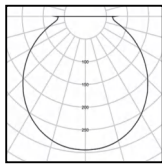

ACME ALABASTER

Φ57 Engine

Alabaster Luna Wall Light

Fixed Optic

-RC Regency Champagne

IP Rating:	Front IP44, optional IP65
Optics:	120°
UGR:	<10
CRI:	98Ra
Lifetime:	>50,000 hrs (L70 B10)
CCT:	2700K/3000K
Typical Source Efficacy (lm/W):	110
Control:	On/off, Mains Dim, 0/1-10V, Dali, Zigbee, Casambi
Binning	2 Step MacAdams
Input:	AC220-240V 50/60Hz
Output:	DC 36V 150mA 6W*2 DC 36V 200mA 8W*2 DC 36V 250mA 10W*2
Ambient temp:	-20 °C to 45 °C
Class:	II
Material:	Fine Aluminium 6063A + Alabaster Stone
Fire resistance test:	60 minutes
Certification:	CB/CE/UKCA/GLOBAL MARK/60-MINUNTE FIRE RESISTANCE

h(m)	E(lx)	D(m)
0.5	9	1.61
1.0	2	3.23
1.5	1	4.84

10W Ra98 3000K 120°

W system	lm system	optics	code
6W*2	82*2	120°	WE5706WX2-AL-30N120
8W*2	105*2	120°	WE5708WX2-AL-30N120
10W*2	128*2	120°	WE5710WX2-AL-30N120