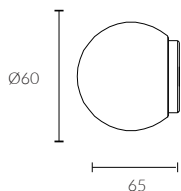

ACME ALABASTER

Φ60

Alabaster Globe Path Light

IP Rating:	IP20
Optics:	120°
UGR:	<10
CRI:	98Ra
Lifetime:	>50,000 hrs (L70 B10)
CCT:	2700K/3000K
Typical Source	
Efficacy (lm/W):	110
Control:	On/off, Mains Dim, 0/1-10V, Dali, Zigbee, Casambi
Binning:	2 Step MacAdams
Input:	AC220-240V 50/60Hz
Output:	DC 3V 650mA 3W
Ambient temp:	-20 °C to 45 °C
Class :	II
Material:	Fine Aluminium 6063A + Alabaster Stone

W system	Im system	optics	code
3W	91	120°	ALP6003W-AG-30N120