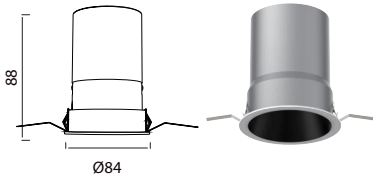

MOOD DOWNLIGHT

view on website

Φ75
Fixed Round

baffle

IP Rating: IP20 and IP44 options
Optics: 24°/36°/50°
UGR: <10
CRI: 98Ra
Lifetime: >50,000 hrs (L70 B10)
CCT: 2700K/3000K/3500K/4000K/5000K/
 2000K-3000K/1800K-4000K/2700K-6000K