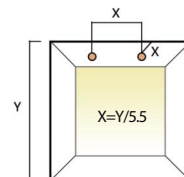

12W Ra98 3000K  
Asymmetrical

h(m)	E(x)	D(m)
0.5	1272	0.40
1.0	318	0.80
1.5	141	1.21
2.0	80	1.61
2.5	51	2.01
3.0	35	2.41

X = distance to wall  
= ceiling height ÷ 5.5

DuraGreen project:  
Luxury Apartment