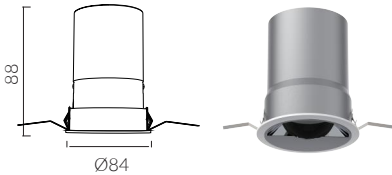

# MOOD DOWNLIGHT

view on website

Φ75

Fixed Round Wall Wash

cutout:75mm

Wall Wash optic

baffle

Black Matt

White Matt

Silver Specular

Recessed round wall-washer luminaire designed for creating a vertical downward beam of light

<b>IP Rating:</b>	IP20 and IP44 options
<b>Optics:</b>	Wall Wash
<b>UGR:</b>	< 17
<b>CRI:</b>	98Ra
<b>Lifetime:</b>	> 50,000 hrs (L70 B10)
<b>CCT:</b>	2700K/3000K/3500K/4000K/5000K/ 2000K-3000K/1800K-4000K/2700K-6000K

12W Ra98 3000K  
Asymmetrical

h(m)	E(x)	D(m)
0.5	1272	0.40
1.0	318	0.80
1.5	141	1.21
2.0	80	1.61
2.5	51	2.01
3.0	35	2.41

X = distance to wall  
= ceiling height ÷ 5.5

DuraGreen project:  
Luxury Apartment