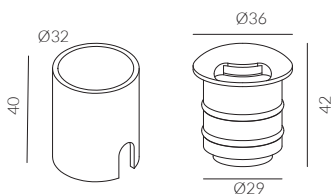

# FOCUS

Φ32

Outdoor Uplights Floor / Wall Waser

cutout :32mm

Fixed Optic

Bezel

 Solid Brass

Accessories not included

<b>IP Rating:</b>	IP67
<b>Optics:</b>	Asymmetric
<b>UGR:</b>	<19
<b>CRI:</b>	92Ra
<b>Lifetime:</b>	>50,000 hrs (L70 B10)
<b>CCT:</b>	2700K / 3000K
<b>Typical Source</b>	
<b>Efficacy (lm/W):</b>	113
<b>Control:</b>	On/off, Mains Dim, 0/1-10V, Dali, Zigbee, Casambi
<b>Binning</b>	2 Step MacAdams
<b>Voltage:</b>	DC 24V
<b>Power(W):</b>	2.5W
<b>Ambient temp:</b>	-20 °C to 45 °C
<b>Class:</b>	III
<b>Material:</b>	Brass + Stainless Steel