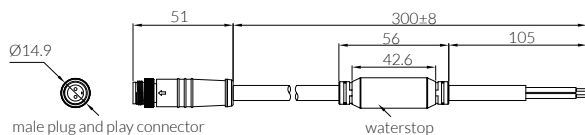

# FOCUS

Φ32

Outdoor Uplights Floor / Wall Waser

cutout :32mm

Fixed Optic

Bezel

 Solid Brass

Accessories not included

<b>IP Rating:</b>	IP67
<b>Optics:</b>	Asymmetric
<b>UGR:</b>	<19
<b>CRI:</b>	92Ra
<b>Lifetime:</b>	>50,000 hrs (L70 B10)
<b>CCT:</b>	2700K / 3000K
<b>Typical Source</b>	
<b>Efficacy (lm/W):</b>	113
<b>Control:</b>	On/off, Mains Dim, 0/1-10V, Dali, Zigbee, Casambi
<b>Binning</b>	2 Step MacAdams
<b>Voltage:</b>	DC 24V
<b>Power(W):</b>	2.5W
<b>Ambient temp:</b>	-20 °C to 45 °C
<b>Class:</b>	III
<b>Material:</b>	Brass + Stainless Steel