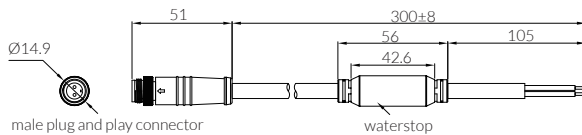

FOCUS

Φ32

Outdoor Uplights with Glare Shield

cutout :32mm

Fixed Optic

Bezel

Solid Brass

Accessories not included

male plug and play connector

waterstop

IP Rating:	IP67
Optics:	10°/20°/30°
UGR:	<19
CRI:	92Ra
Lifetime:	>50,000 hrs (L70 B10)
CCT:	2700K / 3000K
Typical Source	
Efficacy (lm/W):	113
Control:	On/off, Mains Dim, 0/1-10V, Dali, Zigbee, Casambi
Binning	2 Step MacAdams
Voltage:	DC 24V
Power(W):	2.5W
Ambient temp:	-20 °C to 45 °C
Class:	III
Material:	Brass + Stainless Steel