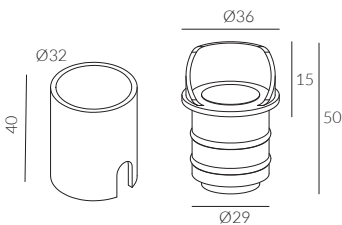

FOCUS

Φ32

Outdoor Uplights with Glare Shield

cutout :32mm

Fixed Optic

Bezel

Solid Brass

Accessories not included

male plug and play connector

waterstop

IP Rating:	IP67
Optics:	10°/20°/30°
UGR:	<19
CRI:	92Ra
Lifetime:	>50,000 hrs (L70 B10)
CCT:	2700K / 3000K
Typical Source	
Efficacy (lm/W):	113
Control:	On/off, Mains Dim, 0/1-10V, Dali, Zigbee, Casambi
Binning	2 Step MacAdams
Voltage:	DC 24V
Power(W):	2.5W
Ambient temp:	-20 °C to 45 °C
Class:	III
Material:	Brass + Stainless Steel

2.5W Ra92 3000K 10°

h(m)	E(lx)	D(m)
0.5	4115	0.09
1.0	1029	0.28
1.5	457	0.27
2.0	257	0.36
2.5	165	0.46
3.0	114	0.55

2.5W Ra92 3000K 20°

h(m)	E(lx)	D(m)
0.5	1155	0.20
1.0	289	0.41
1.5	128	0.61
2.0	72	0.81
2.5	46	1.02
3.0	32	1.22

W system	lm system	optics	code
2.5W	123	10°	UL322.5W-GS-10
2.5W	94	20°	UL322.5W-GS-20
2.5W	124	30°	UL322.5W-GS-30