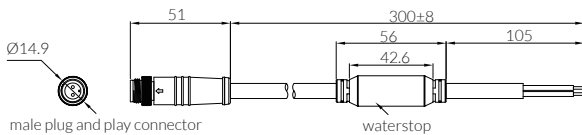

FOCUS

Φ32

Outdoor Uplights

cutout :32mm

Fixed Optic

glare shield 50%

Accessories not included

- IP Rating:** IP67
- Optics:** 10°/20°/30°
- UGR:** <19
- CRI:** 92Ra
- Lifetime:** >50,000 hrs (L70 B10)
- CCT:** 2700K / 3000K
- Typical Source**
- Efficacy (lm/W):** 113
- Control:** On/off, Mains Dim, 0/1-10V, Dali, Zigbee, Casambi
- Binning**
- Voltage:** DC 24V
- Power(W):** 2.5W
- Ambient temp:** -20 °C to 45 °C
- Class:** III
- Material:** Brass + Stainless Steel

2.5W Ra92 3000K 10°

h(m)	E(lx)	D(m)
0.5	4115	0.09
1.0	1029	0.28
1.5	457	0.27
2.0	257	0.36
2.5	165	0.46
3.0	114	0.55

2.5W Ra92 3000K 20°

h(m)	E(lx)	D(m)
0.5	1155	0.20
1.0	289	0.41
1.5	128	0.61
2.0	72	0.81
2.5	46	1.02
3.0	32	1.22

2.5W Ra92 3000K 30°

h(m)	E(lx)	D(m)
0.5	776	0.29
1.0	194	0.58
1.5	86	0.88
2.0	48	1.17
2.5	31	1.46
3.0	22	1.75

DuraGreen project:
Luxury Home London

W system	lm system	optics	code
2.5W	123	10°	UL322.5W-10
2.5W	94	20°	UL322.5W-20
2.5W	124	30°	UL322.5W-30