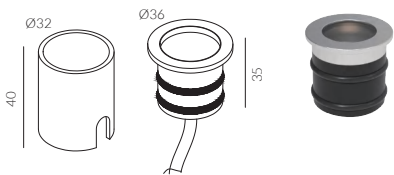

FOCUS

Φ32

Outdoor Uplights

cutout :32mm

Fixed Optic

glare shield 50%

Accessories not included

- IP Rating:** IP67
- Optics:** 10°/20°/30°
- UGR:** <19
- CRI:** 92Ra
- Lifetime:** >50,000 hrs (L70 B10)
- CCT:** 2700K / 3000K
- Typical Source**
- Efficacy (lm/W):** 113
- Control:** On/off, Mains Dim, 0/1-10V, Dali, Zigbee, Casambi
- Binning**
- Voltage:** DC 24V
- Power(W):** 2.5W
- Ambient temp:** -20 °C to 45 °C
- Class:** III
- Material:** Brass + Stainless Steel

2.5W Ra92 3000K 10°

h(m)	E(lx)	D(m)
0.5	4115	0.09
1.0	1029	0.28
1.5	457	0.27
2.0	257	0.36
2.5	165	0.46
3.0	114	0.55

2.5W Ra92 3000K 20°

h(m)	E(lx)	D(m)
0.5	1155	0.20
1.0	289	0.41
1.5	128	0.61
2.0	72	0.81
2.5	46	1.02
3.0	32	1.22

2.5W Ra92 3000K 30°

h(m)	E(lx)	D(m)
0.5	776	0.29
1.0	194	0.58
1.5	86	0.88
2.0	48	1.17
2.5	31	1.46
3.0	22	1.75

DuraGreen project:
Luxury Home London

W system	lm system	optics	code
2.5W	123	10°	UL322.5W-10
2.5W	94	20°	UL322.5W-20
2.5W	124	30°	UL322.5W-30