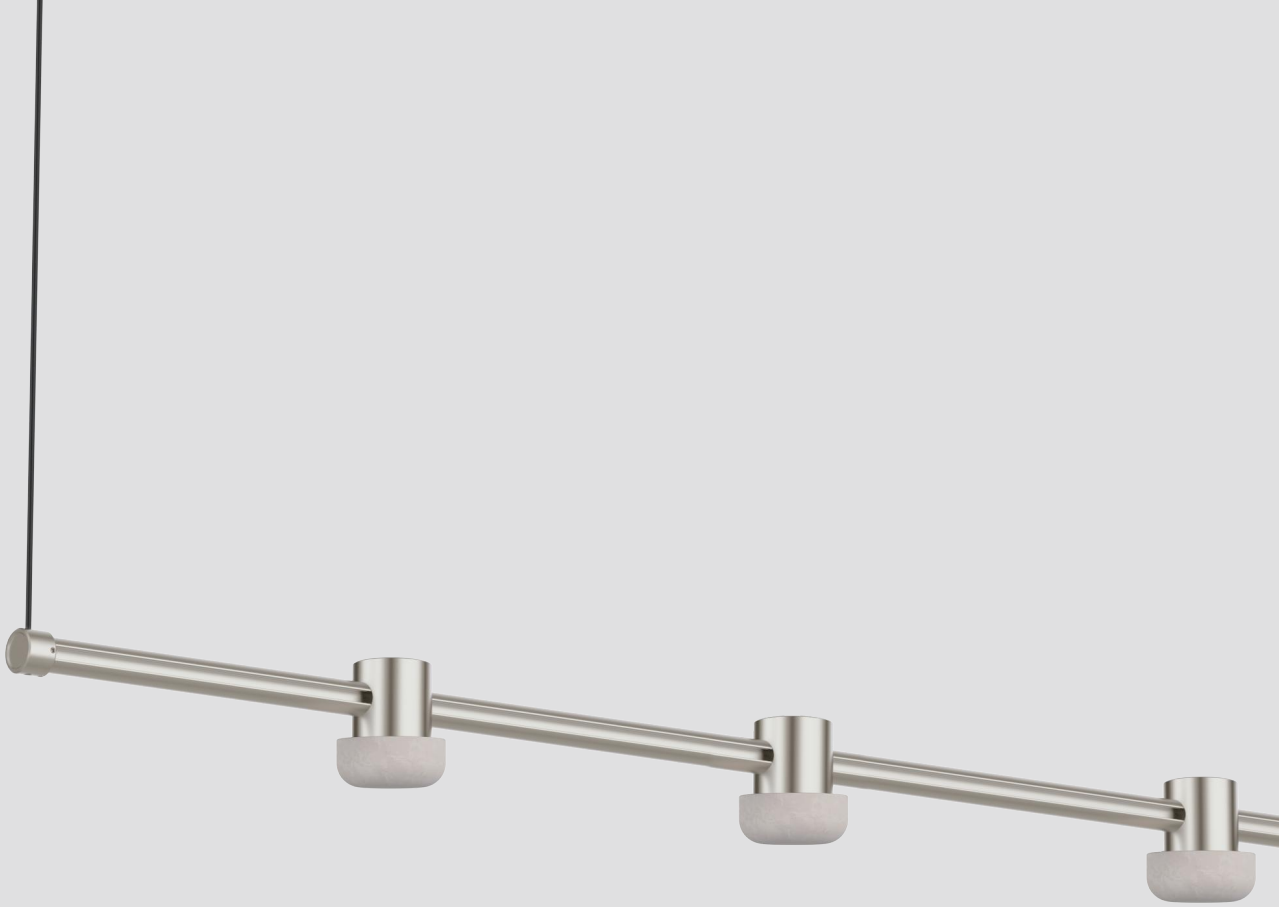

ACME ALABASTER

1200mm

Alabaster Luna Linear Pendant

Fixed Optic

-RC Regency Champagne

IP Rating:	Front IP44, optional IP65
Optics:	120°
UGR:	<10
CRI:	98Ra
Lifetime:	>50,000 hrs (L70 B10)
CCT:	2700K/3000K
Typical Source	
Efficacy (lm/W):	110
Control:	On/off, Mains Dim, 0/1-10V, Dali, Zigbee, Casambi
Binning	2 Step MacAdams
Input:	AC220-240V 50/60Hz
Output:	DC 24V 6W*3
Ambient temp:	-20 °C to 45 °C
Class:	II
Material:	Fine Aluminium 6063A + Alabaster Stone

Bezels to be ordered separately

Trimless

SKU : BZ-57-TL

Mini-Trim

SKU : BZ-57-BK
SKU : BZ-57-WH

 Black Painted 9005

 White Painted 9016

W system	lm system	optics	code
6W*3	82*3	120°	STPL1200-AL-30N120