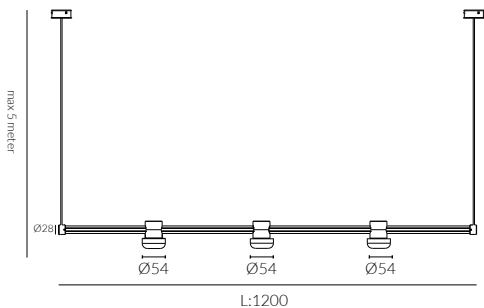

ACME ALABASTER

1200mm

Alabaster Luna Linear Pendant

Fixed Optic

-RC Regency Champagne

IP Rating:	Front IP44, optional IP65
Optics:	120°
UGR:	<10
CRI:	98Ra
Lifetime:	>50,000 hrs (L70 B10)
CCT:	2700K/3000K
Typical Source	
Efficacy (lm/W):	110
Control:	On/off, Mains Dim, 0/1-10V, Dali, Zigbee, Casambi
Binning	2 Step MacAdams
Input:	AC220-240V 50/60Hz
Output:	DC 24V 6W*3
Ambient temp:	-20 °C to 45 °C
Class:	II
Material:	Fine Aluminium 6063A + Alabaster Stone

Bezels to be ordered separately

Trimless

SKU : BZ-57-TL

Mini-Trim

SKU : BZ-57-BK
SKU : BZ-57-WH

 Black Painted 9005

 White Painted 9016

W system	lm system	optics	code
6W*3	82*3	120°	STPL1200-AL-30N120